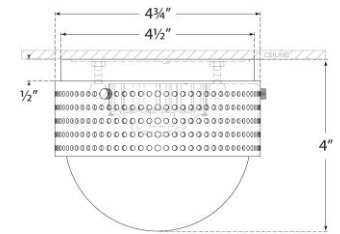

SPEC SHEET

Precision 4.5" Solitaire

Item # KW 4056AB-WG

Designer: Kelly Wearstler

Height: 4"

Width: 4.75"

Canopy: 4.5" Round

Finishes: AB, BZ, PN

Glass Options: WG

Socket: Dedicated LED

Wattage: 12w (1100lm)

Bottom View

Side View