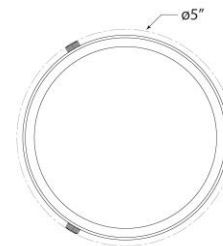

SPEC SHEET

Precision 4.5" Solitaire

Item # KW 4056AB-WG

Designer: Kelly Wearstler

Height: 4"

Width: 4.75"

Canopy: 4.5" Round

Finishes: AB, BZ, PN

Glass Options: WG

Socket: Dedicated LED

Wattage: 12w (1100lm)

Bottom View

Side View